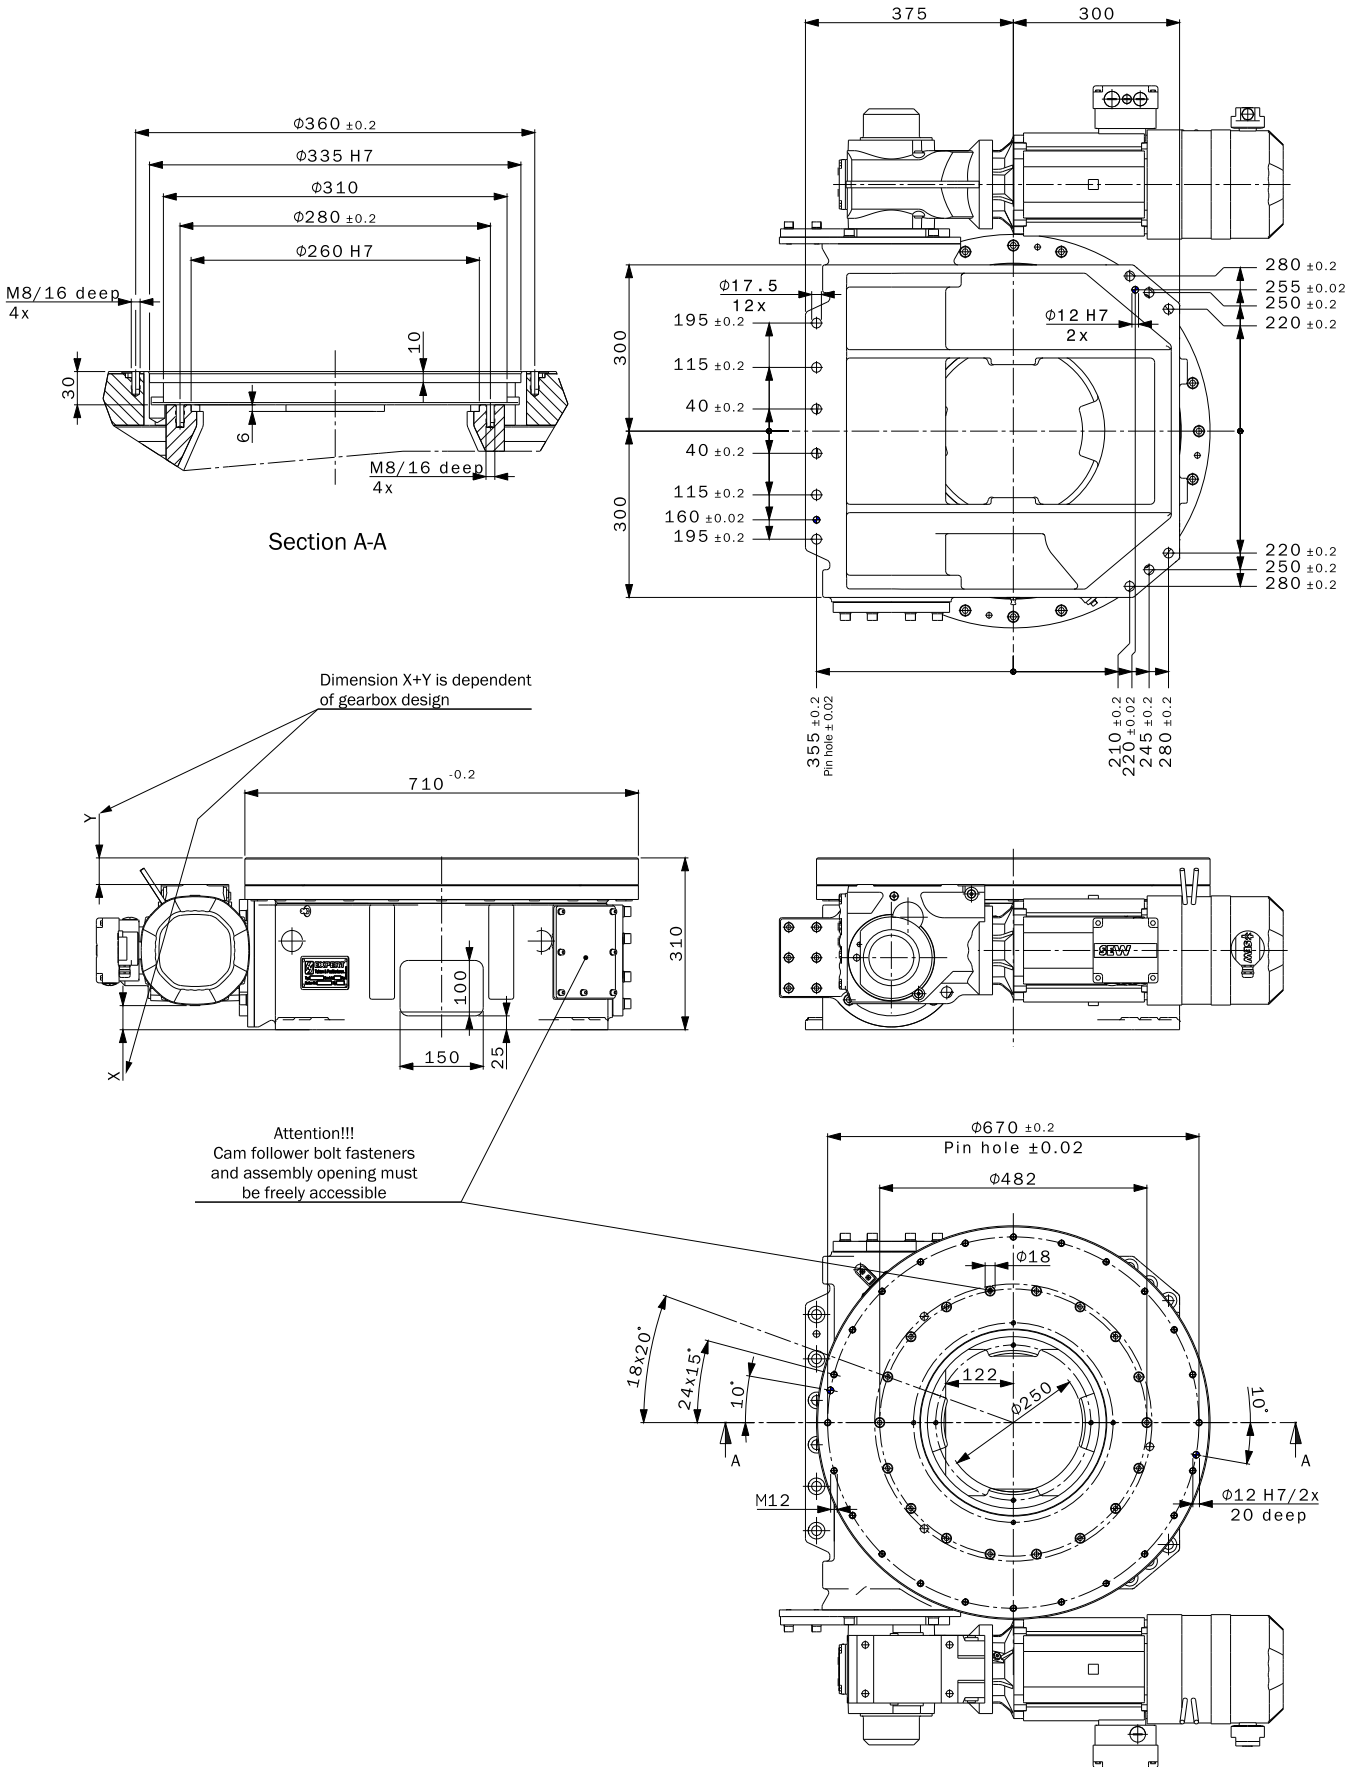

Data sheet – Turntable – EDH+960

Indexing Table for vertical and horizontal applications.

Data sheet – Turntable – EDH+960

Indexing Table for vertical and horizontal applications.

Technical Data of the EDH+960

DIMENSIONS

Type	EDH+960	
Height	310	mm
Dialplate Diameter	710	mm
Middle passage	250	mm
Recommended outer diameter Ø	4500	mm
Weight	500	kg
Oil quantity CLP 460	4	l

LOADS ON DIALPLATE*

static Tilt moment M_{tilt}	13000	Nm
static Axial Force F_{axial}	100000	N
static Radial Force F_{radial}	43000	N
dynamic Output Torque M_{output}	11000	Nm

Standard:

Colours:

- standard colour RAL7035 (Light Grey)

Drive: Bevel gear and servo motor

Specifications:

- Accuracy 43''
- Repeatability 21''
without control, purely mechanical

Performance EDH+960

*Index times were determined for standard configurations, Deviation possible.