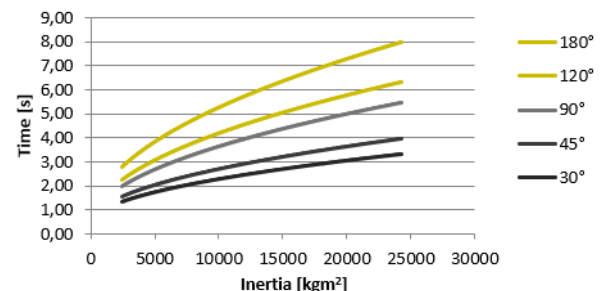

Standard:

Colours:

- standard colour RAL7035 (Light Grey)

Drive: Bevel gear and servo motor

Specifications:

- Accuracy 43''
- Repeatability 21''
without control, purely mechanical

Performance EDH+960

*Index times were determined for standard configurations, Deviation possible.