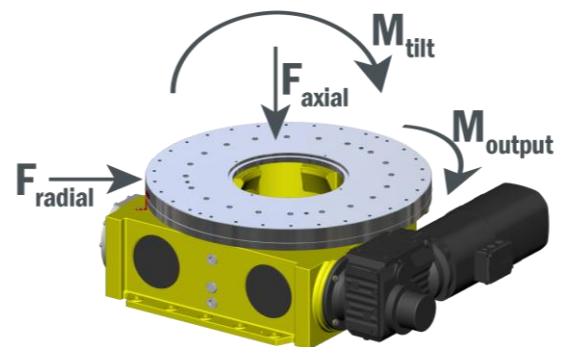

Standard:

Colours:

- standard colour RAL7035 (Light Grey)

Drive: Bevel gear and servo motor

Specifications:

- Accuracy 43''
- Repeatability 21''
without control, purely mechanical

Performance EDH+960

*Index times were determined for standard configurations, Deviation possible.