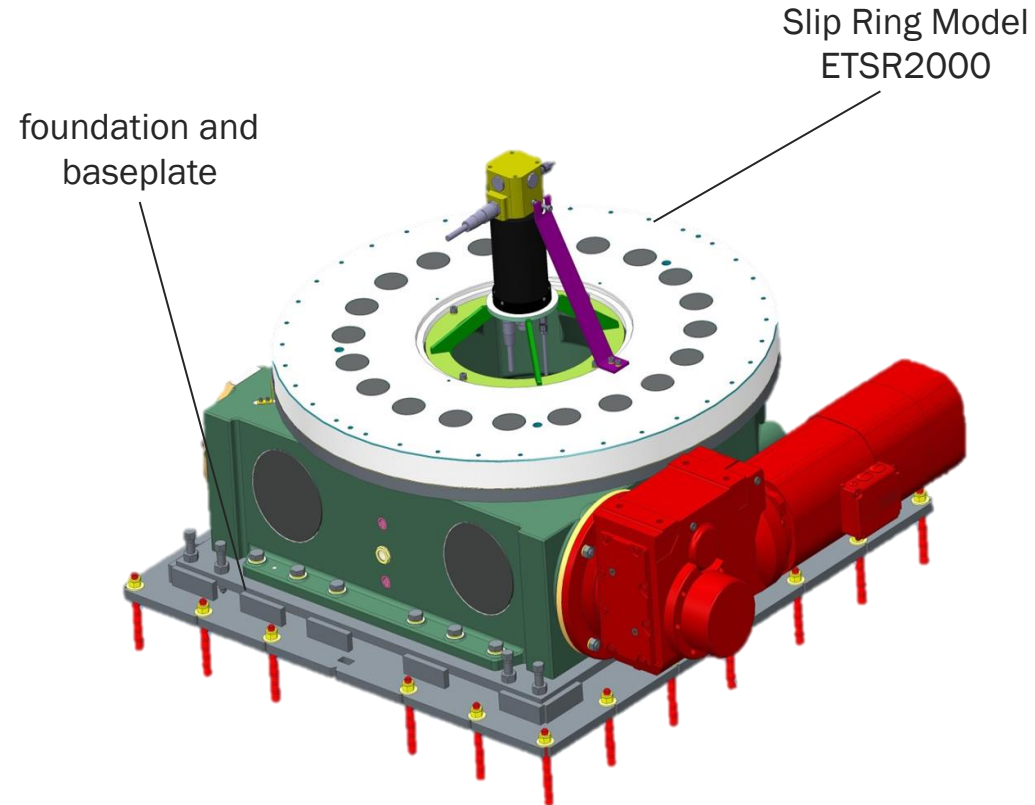

Optionally we offer you: