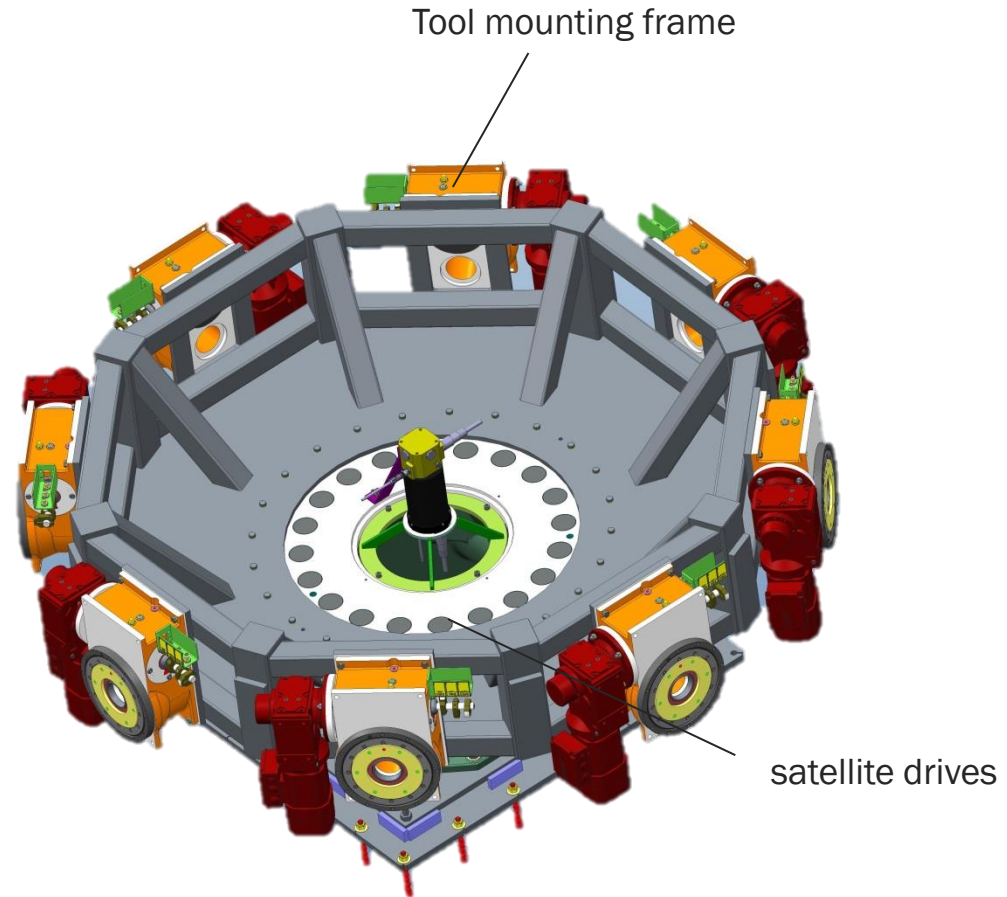

## Advantages :

- Everything from one hand
- Reduced interfaces
- Complete responsibility for the turntable system
- Pre-assembled components such as  
EXPERT-TÜNKERS Slip Ring Model ETSR2020
- Calculable costs for more planning security
- Carrying out maintenance and inspection work by qualified personnel
- Ensuring your production

## Accessories rotary table

Optionally we offer you:

Electrical accessories  
(Frequency converter, cables)

## Accessories rotary table

Optionally we offer you:

Optionally we offer you:

Electrical accessories  
(Frequency converter, cables)

Slip Ring Model ETSR2020