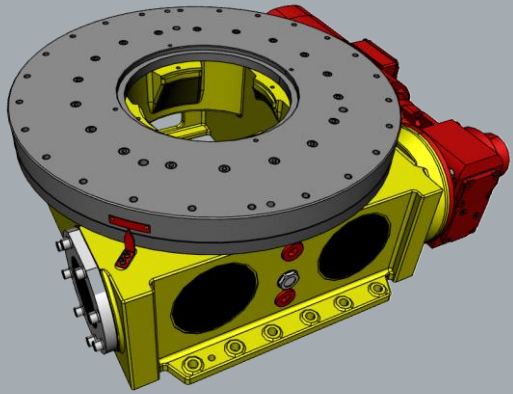

Accessories rotary table