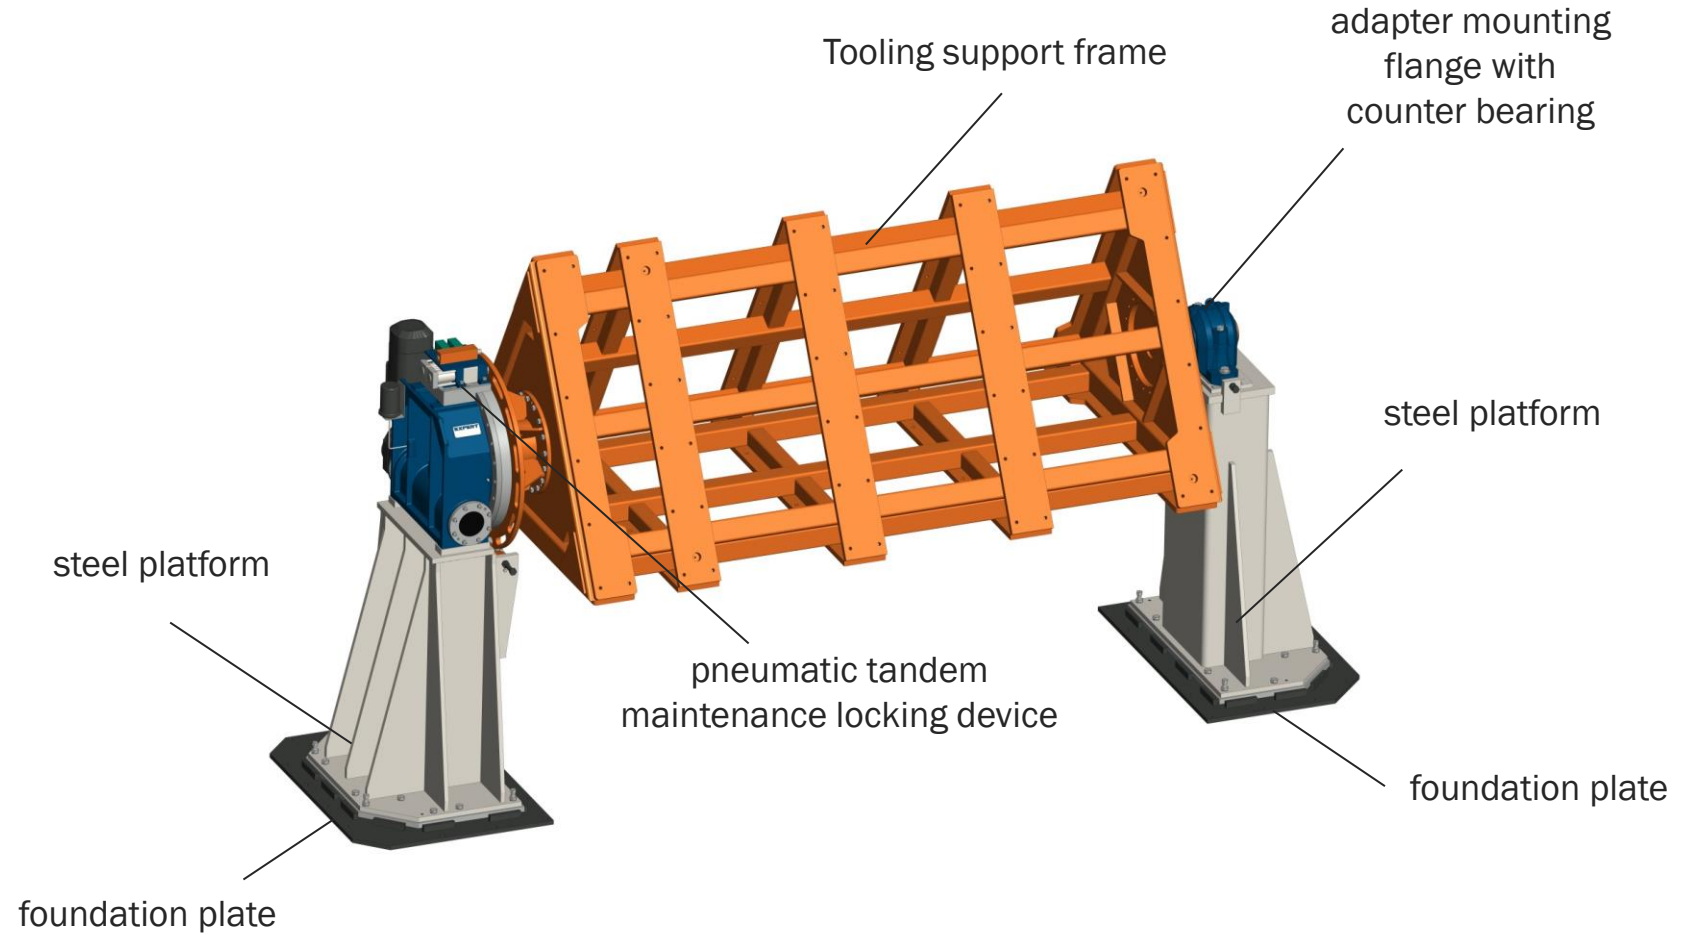

Accessories trunnion drives

Optionally we offer you: